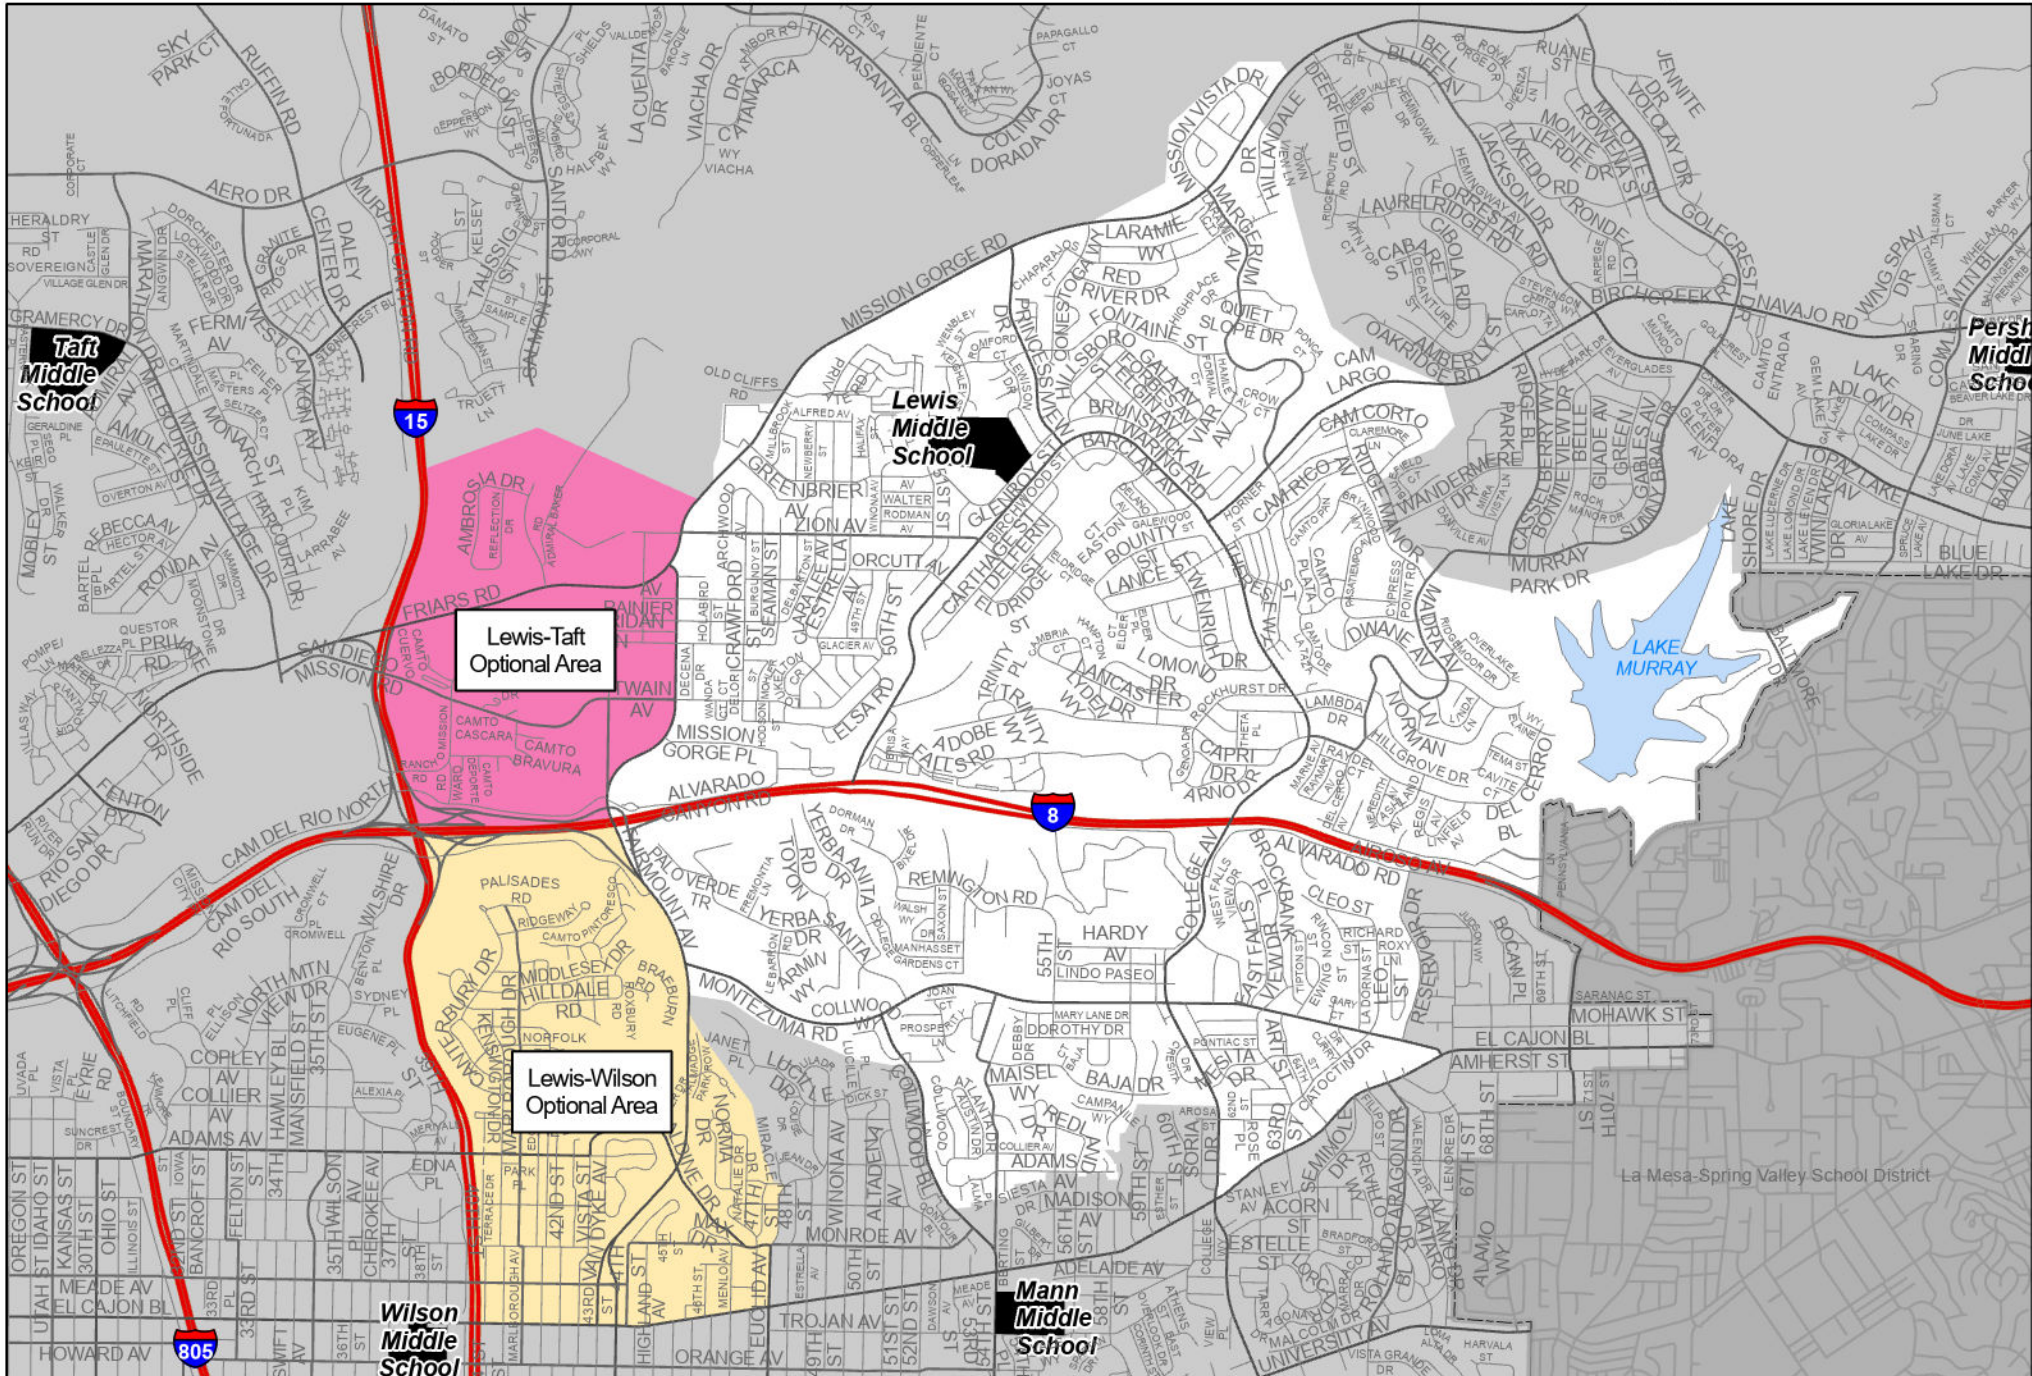

Lewis Middle School

5170 Greenbrier Avenue (619) 510-4300

Attendance Area
2023-24

The white area is the school's boundary.

The map reflects boundaries only for the year indicated. Boundaries are reviewed annually and subject to change.

La Mesa-Spring Valley School District